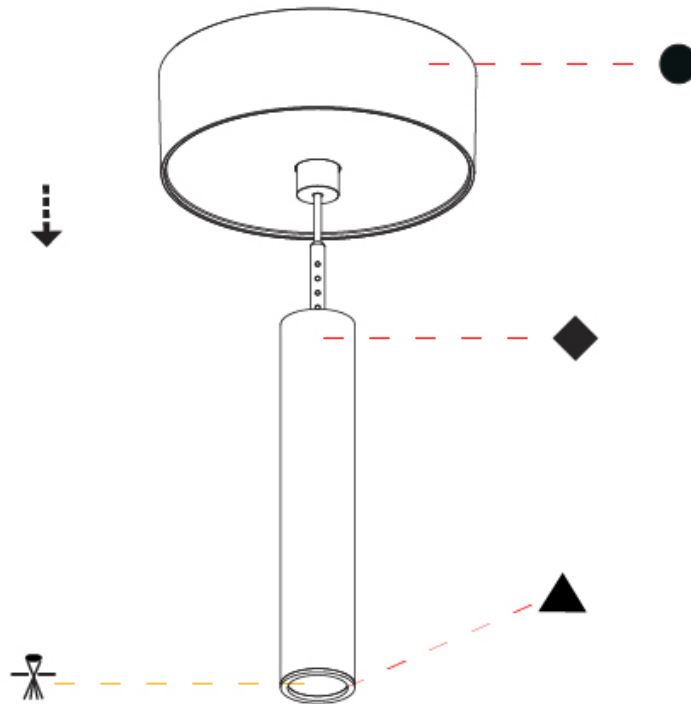

HANGOVER PLUG SHINE MONOPOINT SURFACE CANOPY SUSPENSION

A30847-

PROJECT _____

TYPE _____

SPECIFIER _____

QUANTITY _____

DATE _____

A