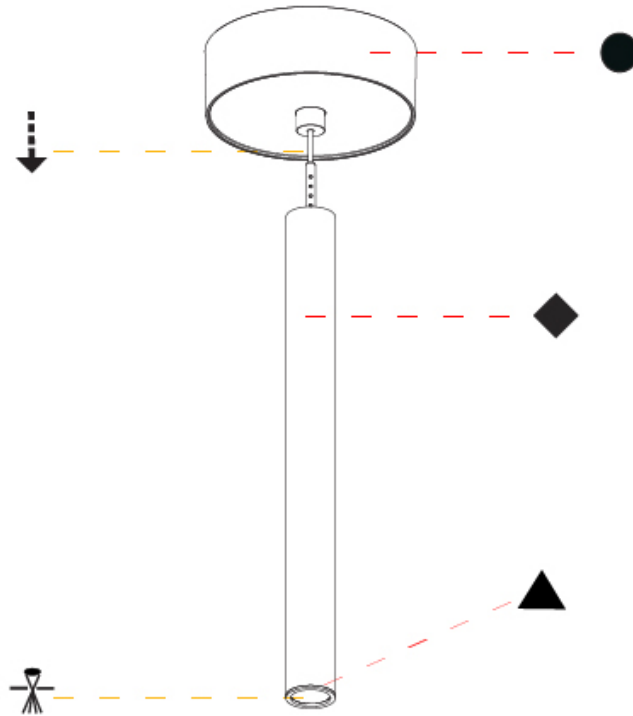

Shape: Cylinder
 Diameter (mm): 28
 Diameter (in): 1 1/8
 Height (mm): 300
 Height (in): 11 13/16
 Max. Overall Height (mm): 2300
 Max. Overall Height (in): 90 7/16
 Light Distribution: Downlight
 Weight (kg): 0.63
 Weight (lbs): 1.39
 Diffuser: Shine Ring - Opal / Yellow / Orange / Red / Blue / Green
 Fixture Finish: SSR / BKV / CWI / CRY / HAB / UFT / ITA / RUA / FTG / MYG / LOD / PUS / FRO / FUP / KIA / POP / BLS / SPG / MEY / GOH / GUM / CHC / COM / ABZ / JAG / OBR / MOS / ROR
 Fixture Material: Aluminum
 Cable Details: 2000mm or 4000mm Black Cable

OPTICAL

Optic°: 24 / 32 / 58

RATINGS AND CERTIFICATIONS

Certified By: Certified for North American Standards
 IP rating: IP20

HANGOVER PLUG SHINE MONOPOINT SURFACE CANOPY SUSPENSION

A30848-

| |
|-----------|
| PROJECT |
| TYPE |
| SPECIFIER |
| QUANTITY |
| DATE |